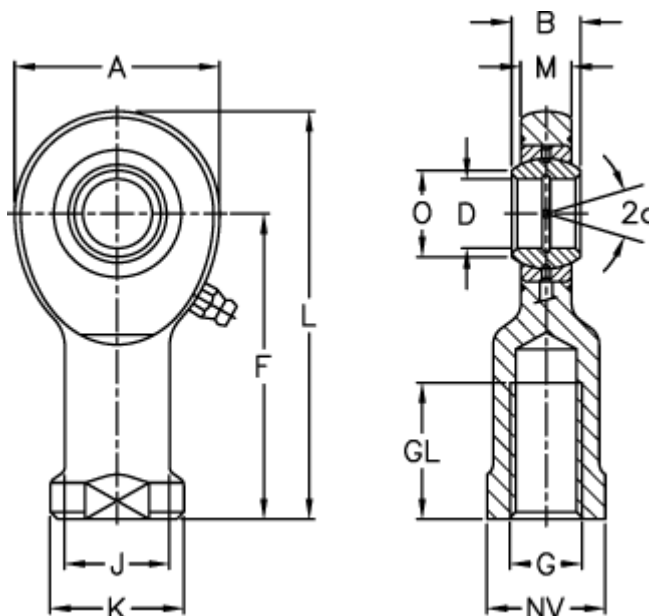

# Data Sheet

Article number: 03480010  
Description: Fluro Rod end EIL 10  
Note: 10

## Measures

A	= 28	J	= 15
a (degrees)	= 12	K	= 19
B	= 9	L	= 57
D	= 10	M	= 7
Dynamic drive (kN)	= 8.1	NV	= 17
F	= 43	O	= 13.2
g	= M10	Static drive kN	= 23.4
GL	= 20	Weight	= 60